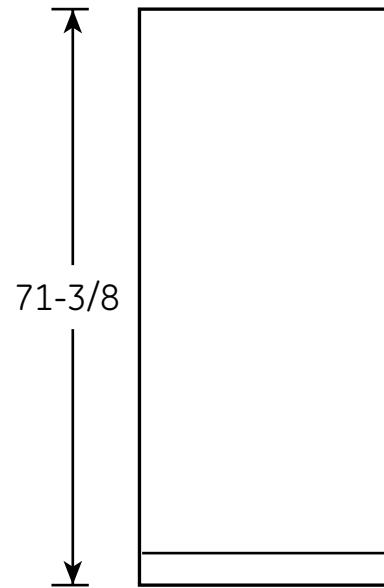

FUM21SVR

GE® 20.6 Cu. Ft. Manual Defrost Upright Freezer

Dimensions and Installation Information (in inches)

Air Clearance	
Each side (in.)	3
Top (in.)	3
Back (in.)	3

Front View

For answers to your Monogram®, GE Profile™ or GE® appliance questions, visit our website at ge.com or call GE Answer Center® service, 800.626.2000.

imagination at work

Listed by
Underwriters
Laboratories

FUM21SVR

GE® 20.6 Cu. Ft. Manual Defrost Upright Freezer

Features and Benefits

- 20.6 cu. ft. Capacity
- Manual Defrost
- High-Gloss Handle
- 4 Cabinet Shelves
- 5 Adjustable Bins (1/2 Width)
- 1 Sliding Bulk Storage Basket
- Tip-Out Door Storage
- Lock
- Power "On" Light
- Soft Freeze Zone
- Model FUM21SVRWW – White