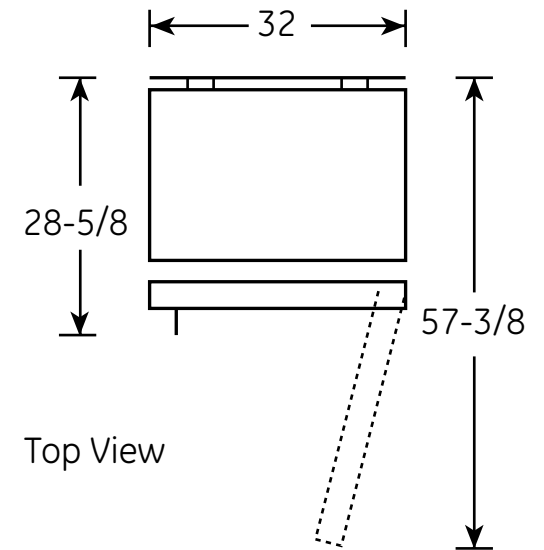

FUM21SVR

GE® 20.6 Cu. Ft. Manual Defrost Upright Freezer

Dimensions and Installation Information (in inches)

Air Clearance	
Each side (in.)	3
Top (in.)	3
Back (in.)	3

Front View

For answers to your Monogram®, GE Profile™ or GE® appliance questions, visit our website at ge.com or call GE Answer Center® service, 800.626.2000.

imagination at work

Listed by
Underwriters
Laboratories

FUM21SVR

GE® 20.6 Cu. Ft. Manual Defrost Upright Freezer

Features and Benefits

- 20.6 cu. ft. Capacity
- Manual Defrost
- High-Gloss Handle
- 4 Cabinet Shelves
- 5 Adjustable Bins (1/2 Width)
- 1 Sliding Bulk Storage Basket
- Tip-Out Door Storage
- Lock
- Power "On" Light
- Soft Freeze Zone
- Model FUM21SVRWW – White